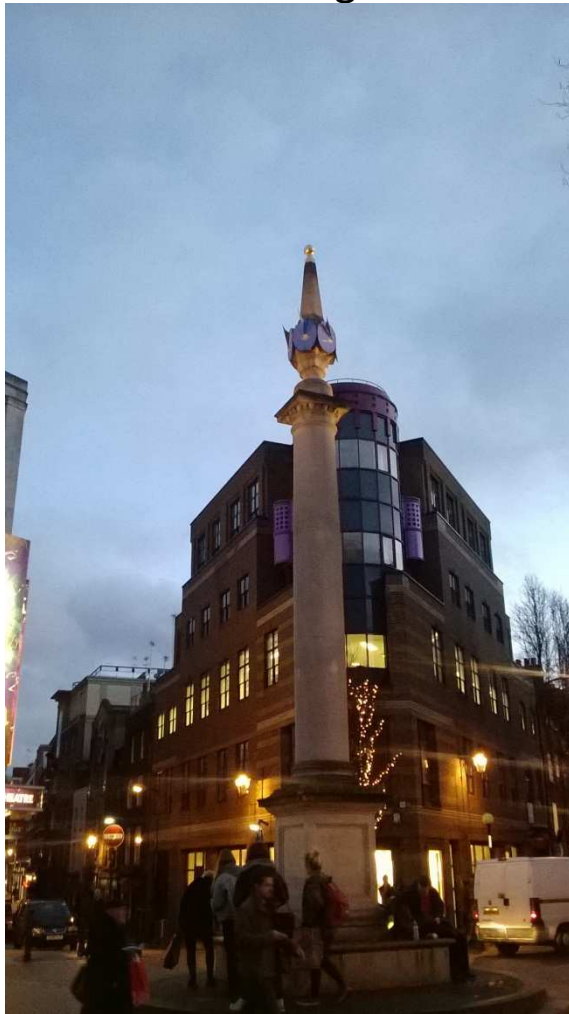

Seven Dials - Covent Garden Site Visit/Trial:- 15th January 2014

Andy Poppett
Outdoor Lighting
17 January 2014

PHILIPS

Photo's from Trial – 5pm 15th January 2014

Existng

Proposed

Photo's from Trial – 5pm 15th January 2014

Existing

Proposed

Proposed Product details

Decoflood² BVP626

Optical performance – BVP626

- BVP626 34xLED/HB
- Warm White 2700 K
- Neutral White 4000 K
- Three solid colours: red, blue or green (amber on request) - as well as Tunable White (TWH) and RGB versions.