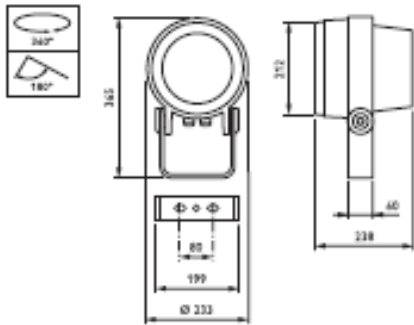

Existing

Proposed

Proposed Product details

Decoflood² BVP626

Optical performance – BVP626

- BVP626 34xLED/HB
- Warm White 2700 K
- Neutral White 4000 K
- Three solid colours: red, blue or green (amber on request) - as well as Tunable White (TWH) and RGB versions.