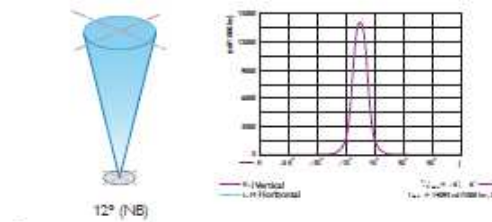

Existing

Proposed

Proposed Product details

Decoflood² BVP626

Optical performance – BVP626

- BVP626 34xLED/HB
- Warm White 2700 K
- Neutral White 4000 K
- Three solid colours: red, blue or green (amber on request) - as well as Tunable White (TWH) and RGB versions.